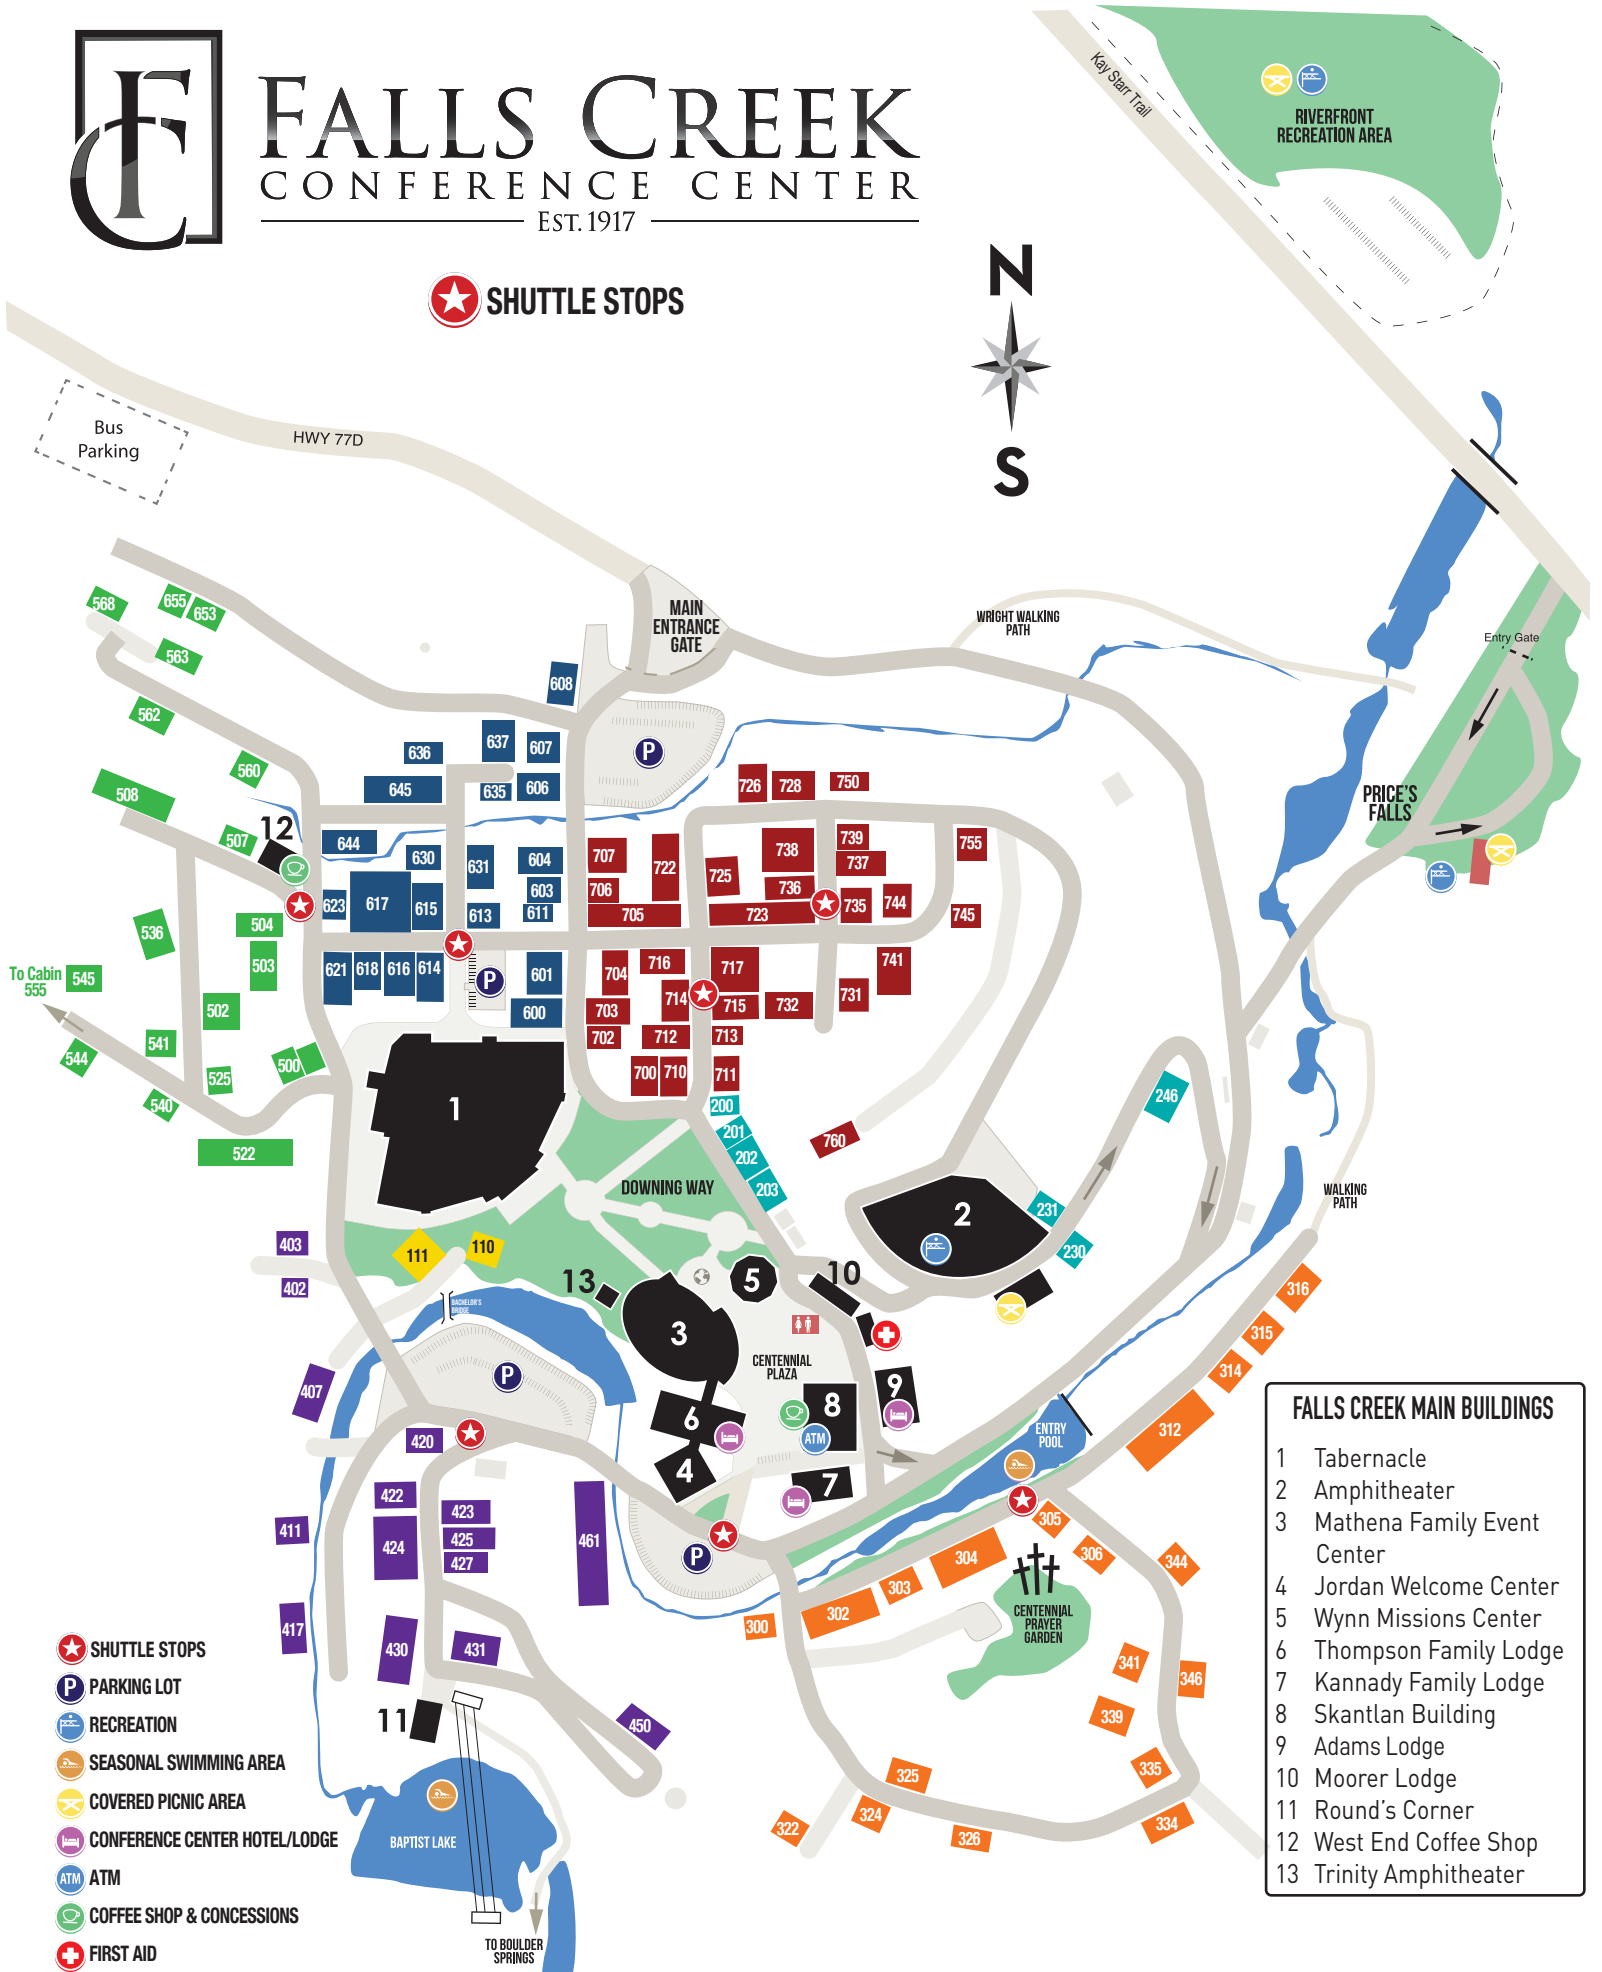

# FALLS CREEK CONFERENCE CENTER

EST. 1917

 SHUTTLE STOPS

FALLS CREEK MAIN BUILDINGS	
1	Tabernacle
2	Amphitheater
3	Mathena Family Event Center
4	Jordan Welcome Center
5	Wynn Missions Center
6	Thompson Family Lodge
7	Kannady Family Lodge
8	Skantlan Building
9	Adams Lodge
10	Moorer Lodge
11	Round's Corner
12	West End Coffee Shop
13	Trinity Amphitheater